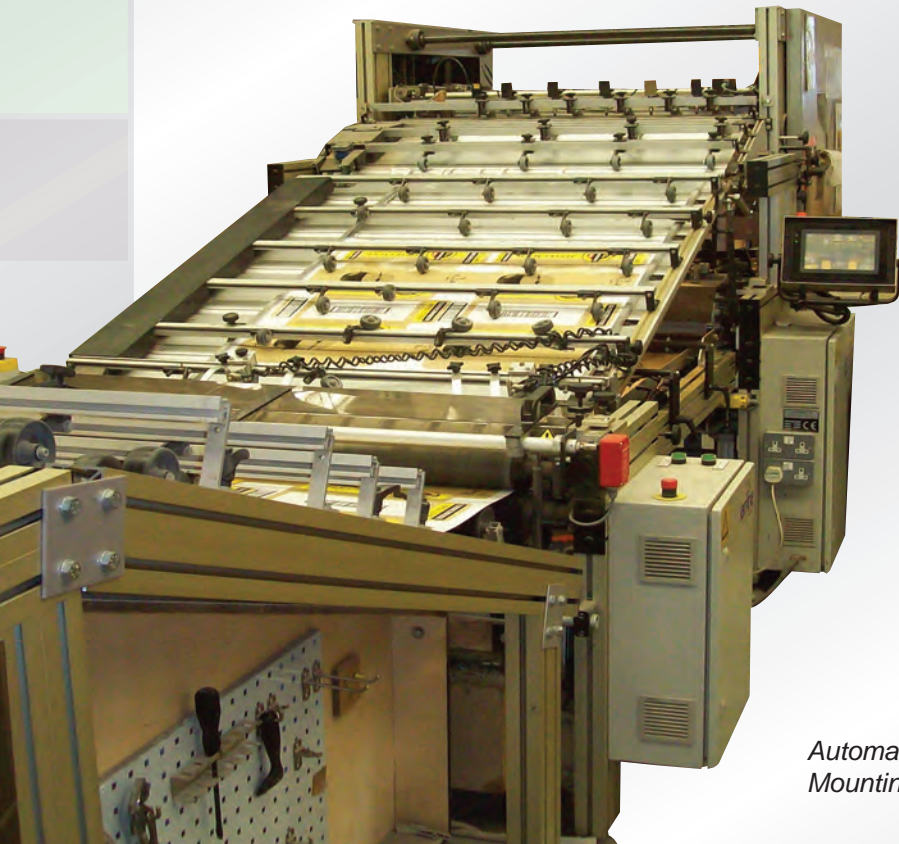

LEAFLET DISPENSERS COUNTER TOP STANDEES

Fiske - Your 'Print Finishing' Partner...

Looking to add value to your customers print run?
Let **S H Fiske** be your partner for all your Cardboard and Corrugated Point of Sale. We specialise in Turn and Lock - Leaflet Dispensers, Strutted Showcards and Counter Top Standees.

We can add that extra dimension, by taking your prints and turning them into a 3 dimensional selling aid that will promote your customers products to their full potential.

We have print mounting facilities, auto diecutting, hand diecutting, automatic tape application, auto gluing machines and a large hand finishing area to fulfil your every point of sale requirement. ...

Automatic Print Mounting Machine

A 'small' range of leaflet dispensers and showcards produced by SH Fiske..!

So, why not get SH Fiske to mount your litho printed sheets, from SRA3 (320 x 450) right up to B1 (1020 x 720) and larger? We stock Greyboard in all of the A and B sizes, and in the four commonly used thicknesses of 1200, 1500, 1700 and 2000 micron. Non-standard thicknesses and sizes are no problem.