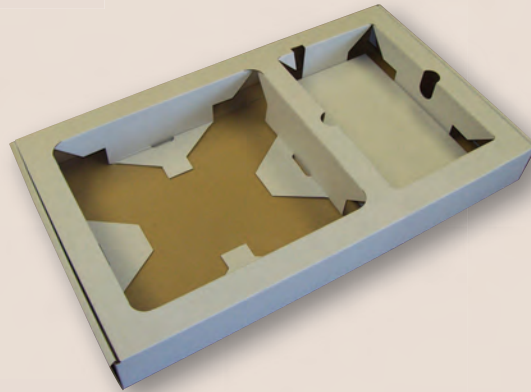

Custom engineered corrugated cardboard inserts – replace hard-to-recycle polystyrene and foam inserts and do your bit for the environment.

Flexo-printed corrugated transit cartons and wraps – product protection, visual impact and strong branding along the distribution chain.

We also manufacture corrugated wraps (Book / DVD / CD etc...) with the option of a tear strip and double sided tape closure.

Designing-out environmentally unfriendly materials.

As well as using 'green' materials, S H Fiske consciously designs-out hard-to-recycle polystyrene, foam, foil or vacuum-formed inserts wherever possible and uses environmentally friendly alternatives such as corrugated cardboard instead. Corrugated cardboard is strong, gives excellent impact protection and is 100% recyclable. It's a good insulator too, and can carry the high-quality printing that gives your product point of purchase impact.